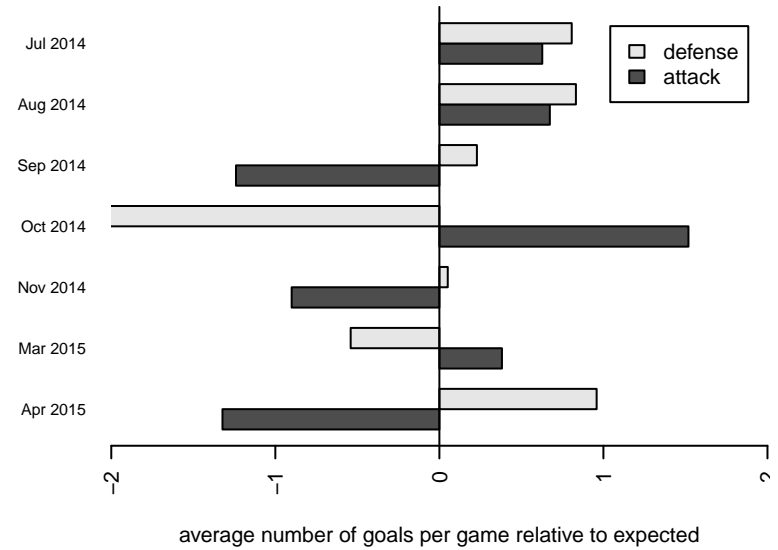

Performance relative to 13 month average