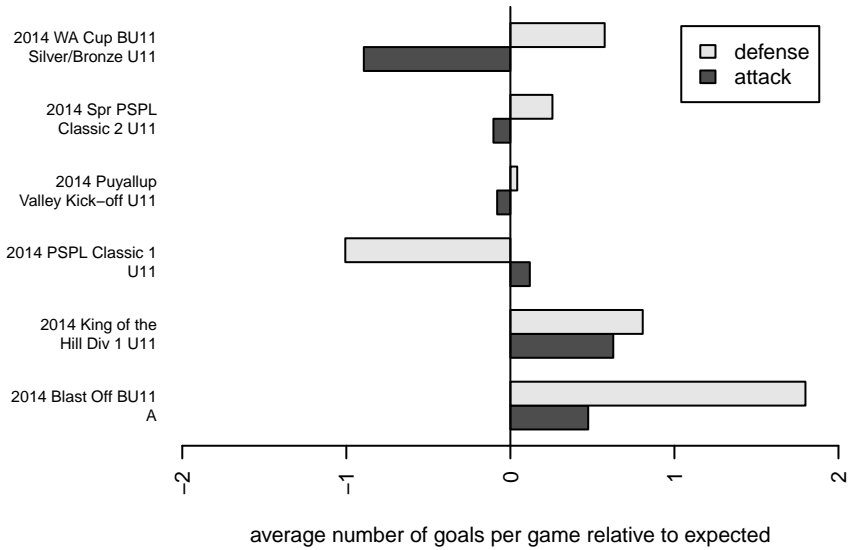

Venues played:  
 2014 King of the Hill Div 1 U11  
 2014 Blast Off BU11 A  
 2014 Puyallup Valley Kick-off U11  
 2014 PSPL Classic 1 U11  
 2014 Spr PSPL Classic 2 U11  
 2014 WA Cup BU11 Silver/Bronze U11

**attack and defense variance (black dot)  
relative to other teams  
and top 10 in region**

**attack and defense rating  
relative to others at age  
and all opponents in last 13 months**

**Performance relative to 13 month average**