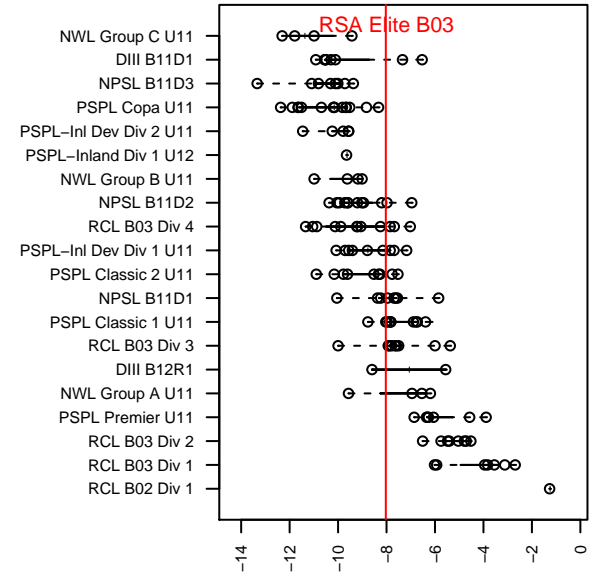

## RSA Elite B03

South Hill SC  
 Puyallup, WA  
 B03 total strength=309  
 attack=0.31 defense=0.11  
 fall league = PSPL Classic 1 U11  
 spr league = Spr PSPL Classic 2 U11  
 notes= Goucher 2014

alt names used:  
 RSA Elite Goucher 03  
 RSA Elite 03 Goucher  
 RSA Elite 03 Goucher  
 RSA Elite 03 Goucher  
 RSA Elite 03 Goucher  
 RAINIER SOCCER ALLIANCE RSA ELITE 03

Venues played:  
 2014 King of the Hill Div 1 U11  
 2014 Blast Off BU11 A  
 2014 Puyallup Valley Kick-off U11  
 2014 PSPL Classic 1 U11  
 2014 Spr PSPL Classic 2 U11  
 2014 WA Cup BU11 Silver/Bronze U11

**attack and defense variance (black dot)  
relative to other teams  
and top 10 in region**

**attack and defense rating  
relative to others at age  
and all opponents in last 13 months**

**Performance relative to 13 month average**