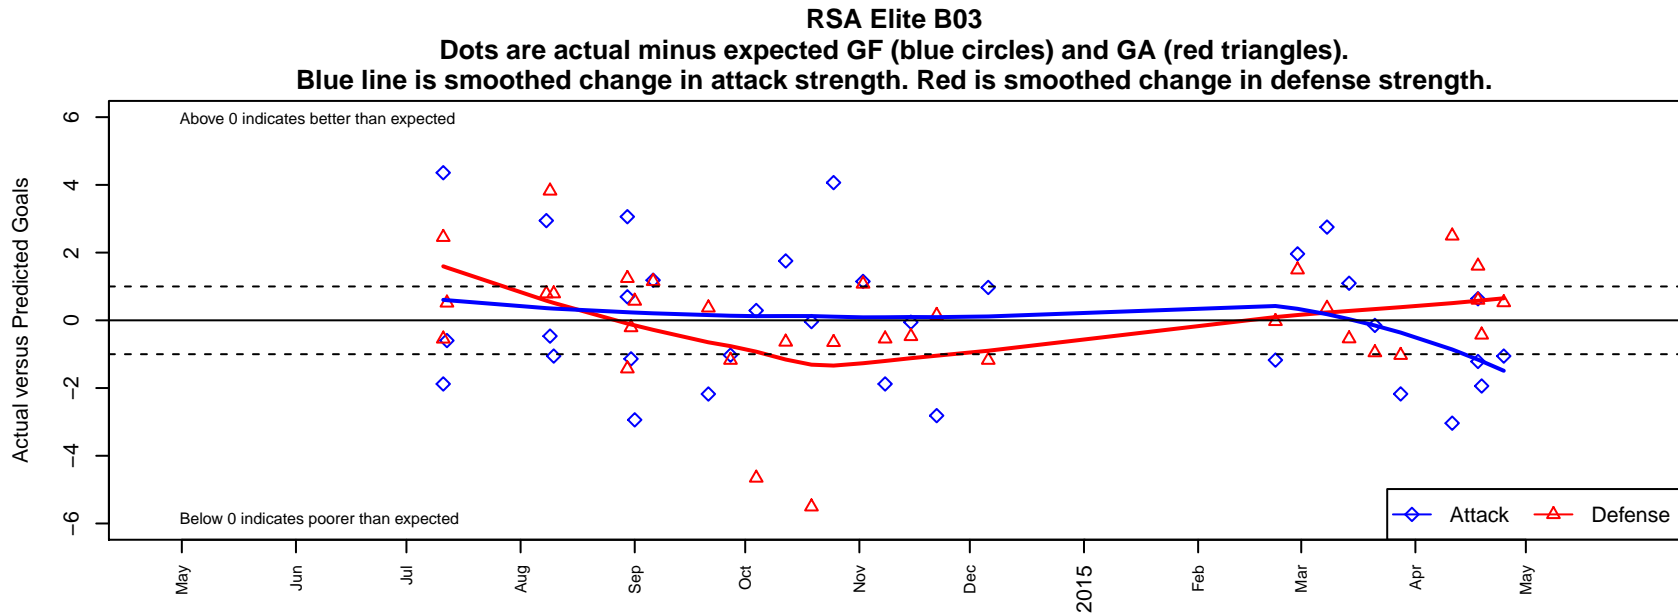

## RSA Elite B03

South Hill SC  
 Puyallup, WA  
 B03 total strength=309  
 attack=0.31 defense=0.11  
 fall league = PSPL Classic 1 U11  
 spr league = Spr PSPL Classic 2 U11  
 notes= Goucher 2014

alt names used:  
 RSA Elite Goucher 03  
 RSA Elite 03 Goucher  
 RSA Elite 03 Goucher  
 RSA Elite 03 Goucher  
 RSA Elite 03 Goucher  
 RAINIER SOCCER ALLIANCE RSA ELITE 03

**attack and defense variance (black dot)  
relative to other teams  
and top 10 in region**

**attack and defense rating  
relative to others at age  
and all opponents in last 13 months**

**Performance relative to 13 month average**